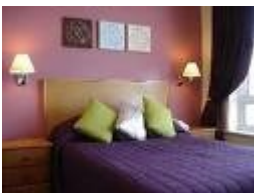

HOTEL INFORMATION

Tiffany Hotel
240 - 244 Promenade
Blackpool
Lancashire
FY1 1RZ

Tiffany Hotel Blackpool

- 120 en-suite bedrooms
- Games Room
- Lift to all floors

Tiffany's is located on Blackpool North Promenade, 5 minutes' walk from Blackpool Tower and the North Pier. It offers a cabaret bar, 24-hour reception, free parking and traditional English dishes.

All rooms have ensuite bathroom,
Direct Dial telephone, TV and
Tea & Coffee making
Facilities

The comfortable rooms feature a private bathroom with a bath or shower and a hairdryer. Rooms include a TV, tea/coffee-making facilities and Wi-Fi access.